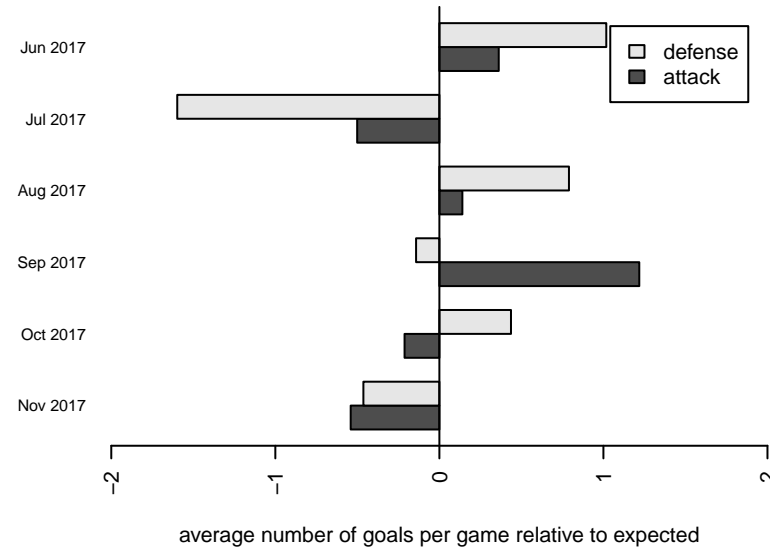

Performance relative to 13 month average