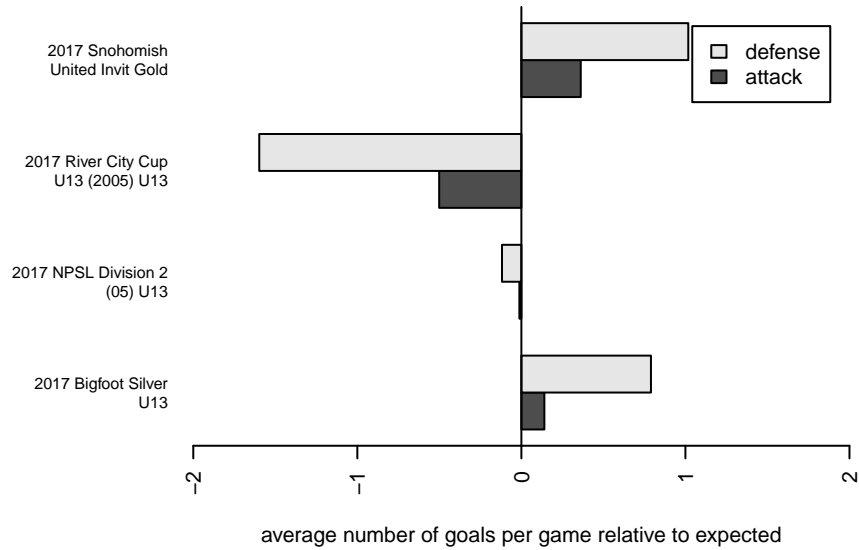

# Sky River SC Fierce G05

Sky River SC  
 Monroe, WA  
 G05 total strength=645  
 attack=0.44 defense=0.78  
 fall league = NPSL Div 2 (05) U13

alt names used:  
 SKY RIVER FIERCE  
 SKY RIVER FIERCE (WA)  
 SKY RIVER FIERCE (WA)  
 Sky River Select Newhouse

Venues played:  
 2017 Snohomish United Invt Gold  
 2017 River City Cup U13 (2005) U13  
 2017 Bigfoot Silver U13  
 2017 NPSL Division 2 (05) U13

**Sky River SC Fierce G05**  
 Dots are actual minus expected GF (blue circles) and GA (red triangles).  
 Blue line is smoothed change in attack strength. Red is smoothed change in defense strength.

**attack and defense variance (black dot)  
relative to other teams  
and top 10 in region**

**attack and defense rating  
relative to others at age  
and all opponents in last 13 months**

**Performance relative to 13 month average**