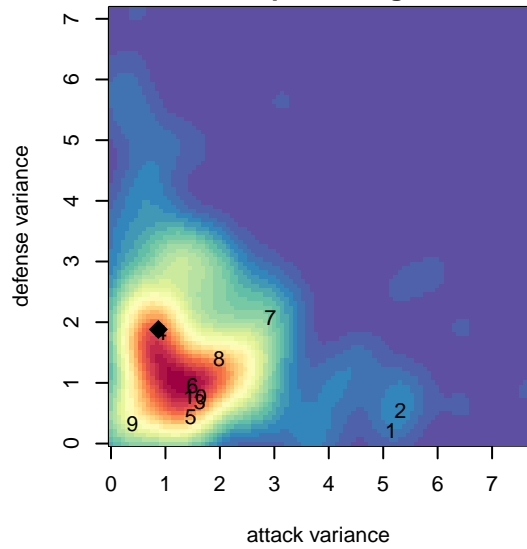

# Sky River SC Fierce G05

Sky River SC  
 Monroe, WA  
 G05 total strength=645  
 attack=0.44 defense=0.78  
 fall league = NPSL Div 2 (05) U13

alt names used:  
 SKY RIVER FIERCE  
 SKY RIVER FIERCE (WA)  
 SKY RIVER FIERCE (WA)  
 Sky River Select Newhouse

Venues played:  
 2017 Snohomish United Invt Gold  
 2017 River City Cup U13 (2005) U13  
 2017 Bigfoot Silver U13  
 2017 NPSL Division 2 (05) U13

**Sky River SC Fierce G05**  
 Dots are actual minus expected GF (blue circles) and GA (red triangles).  
 Blue line is smoothed change in attack strength. Red is smoothed change in defense strength.

**attack and defense variance (black dot)  
relative to other teams  
and top 10 in region**

**attack and defense rating  
relative to others at age  
and all opponents in last 13 months**

**Performance relative to 13 month average**