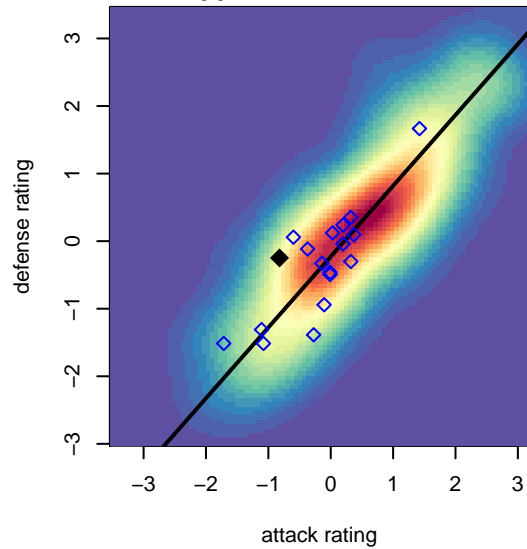

# Sky River SC Fierce G05

Sky River SC  
 Monroe, WA  
 G05 total strength=645  
 attack=0.44 defense=0.78  
 fall league = NPSL Div 2 (05) U13

alt names used:  
 SKY RIVER FIERCE  
 SKY RIVER FIERCE (WA)  
 SKY RIVER FIERCE (WA)  
 Sky River Select Newhouse

Venues played:  
 2017 Snohomish United Invt Gold  
 2017 River City Cup U13 (2005) U13  
 2017 Bigfoot Silver U13  
 2017 NPSL Division 2 (05) U13

**Sky River SC Fierce G05**  
 Dots are actual minus expected GF (blue circles) and GA (red triangles).  
 Blue line is smoothed change in attack strength. Red is smoothed change in defense strength.

**attack and defense variance (black dot)  
relative to other teams  
and top 10 in region**

**attack and defense rating  
relative to others at age  
and all opponents in last 13 months**

**Performance relative to 13 month average**