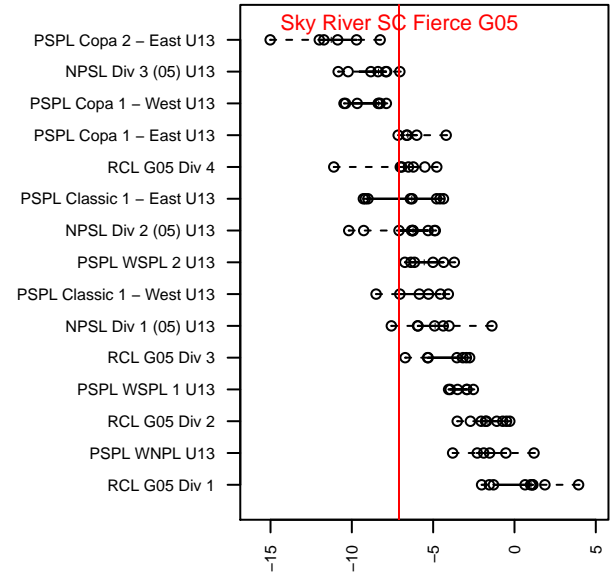

# Sky River SC Fierce G05

Sky River SC  
 Monroe, WA  
 G05 total strength=645  
 attack=0.44 defense=0.78  
 fall league = NPSL Div 2 (05) U13

alt names used:  
 SKY RIVER FIERCE  
 SKY RIVER FIERCE (WA)  
 SKY RIVER FIERCE (WA)  
 Sky River Select Newhouse

Venues played:  
 2017 Snohomish United Invt Gold  
 2017 River City Cup U13 (2005) U13  
 2017 Bigfoot Silver U13  
 2017 NPSL Division 2 (05) U13

**Sky River SC Fierce G05**  
 Dots are actual minus expected GF (blue circles) and GA (red triangles).  
 Blue line is smoothed change in attack strength. Red is smoothed change in defense strength.

**attack and defense variance (black dot)  
relative to other teams  
and top 10 in region**

**attack and defense rating  
relative to others at age  
and all opponents in last 13 months**

**Performance relative to 13 month average**