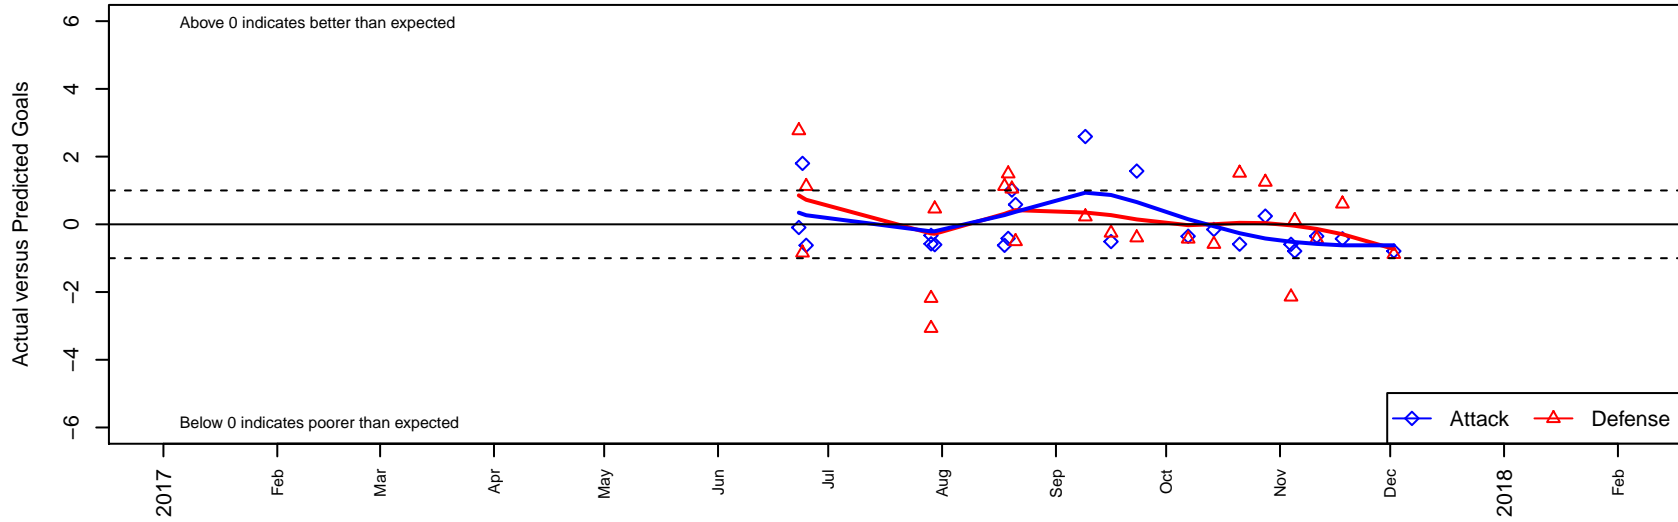

# Sky River SC Fierce G05

Sky River SC  
 Monroe, WA  
 G05 total strength=645  
 attack=0.44 defense=0.78  
 fall league = NPSL Div 2 (05) U13

alt names used:  
 SKY RIVER FIERCE  
 SKY RIVER FIERCE (WA)  
 SKY RIVER FIERCE (WA)  
 Sky River Select Newhouse

Venues played:  
 2017 Snohomish United Invt Gold  
 2017 River City Cup U13 (2005) U13  
 2017 Bigfoot Silver U13  
 2017 NPSL Division 2 (05) U13

**Sky River SC Fierce G05**  
 Dots are actual minus expected GF (blue circles) and GA (red triangles).  
 Blue line is smoothed change in attack strength. Red is smoothed change in defense strength.

**attack and defense variance (black dot)  
relative to other teams  
and top 10 in region**

**attack and defense rating  
relative to others at age  
and all opponents in last 13 months**

**Performance relative to 13 month average**